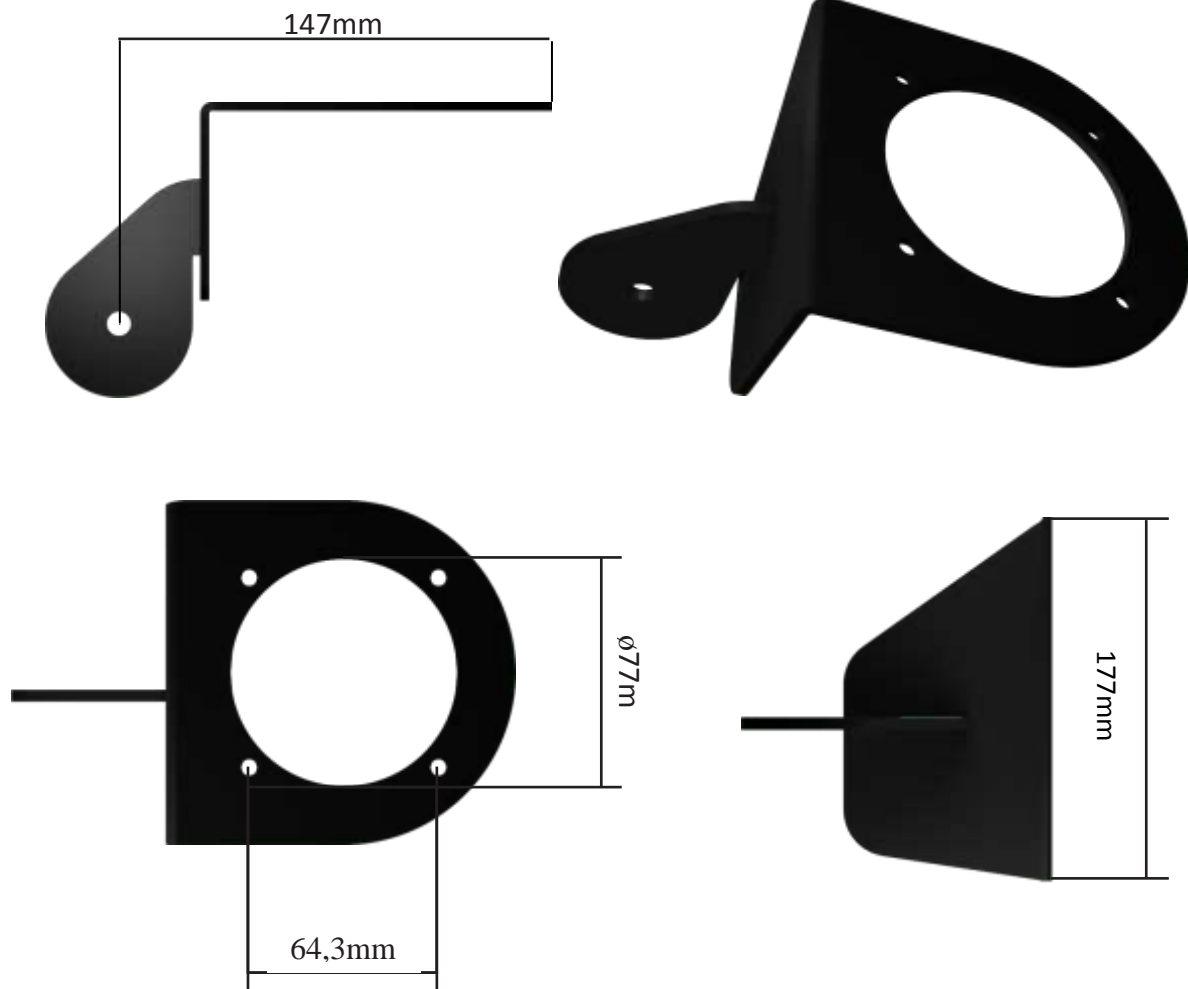

# Joystickholder PROF1

Matches joystick Sauer-Danfoss Prof1  
Available as both a right and a left version