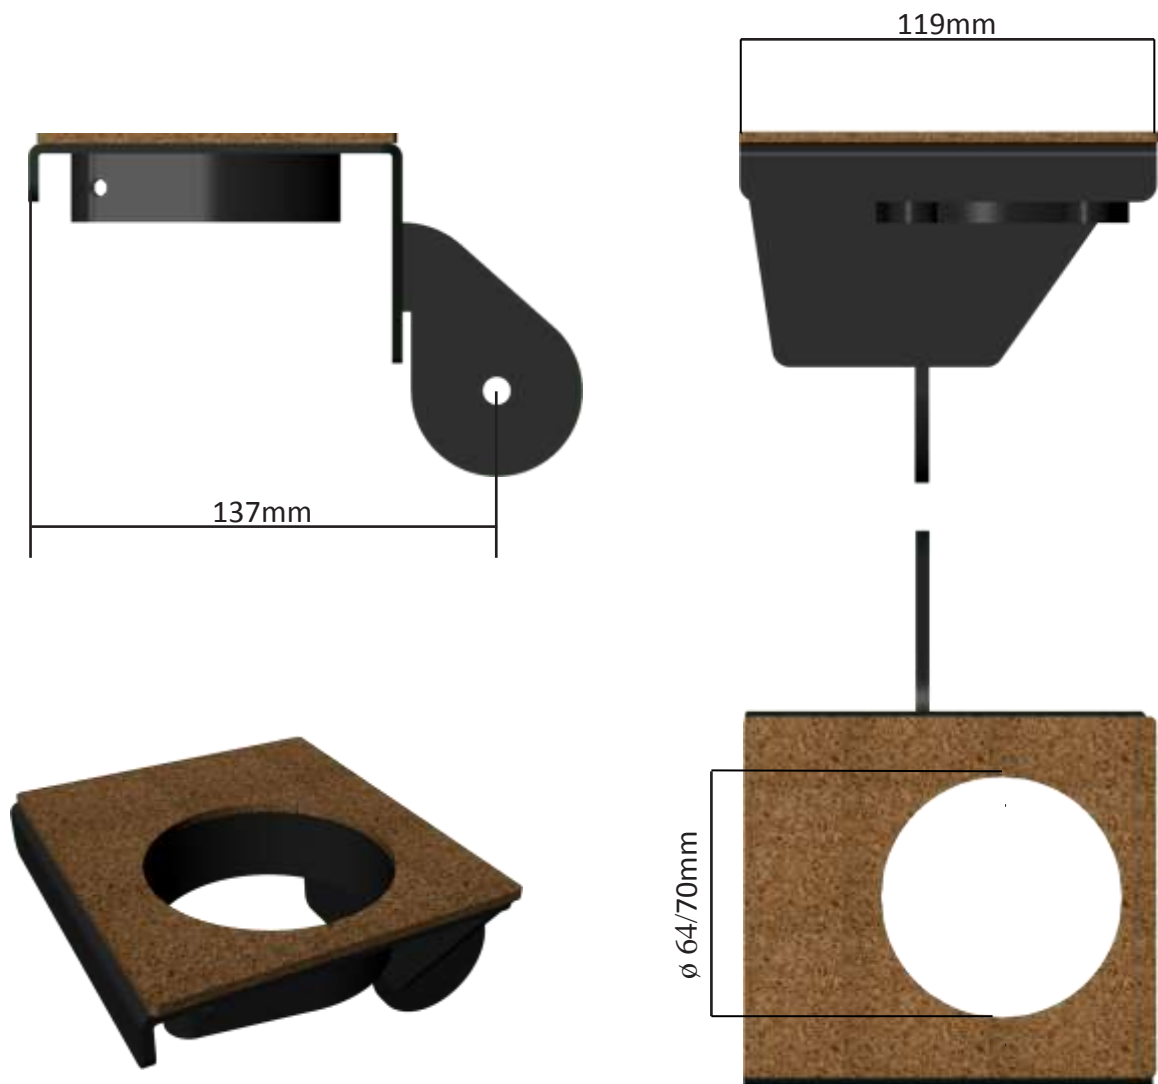

# Joystickholder ICM

Matches joystick Parker ICM 4  
Available as both a right and a left