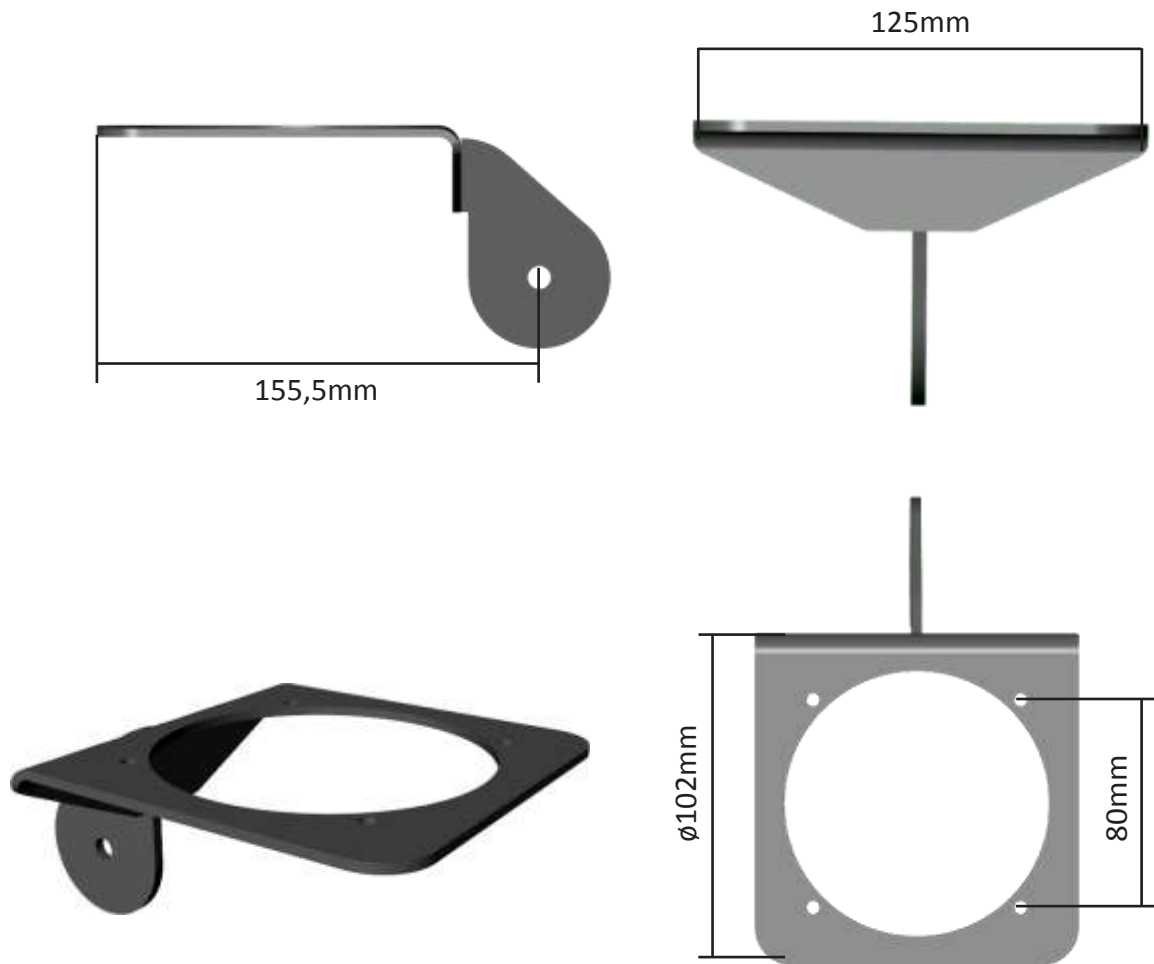

Joystickholder ICL

Matches joystick Parker ICL 4