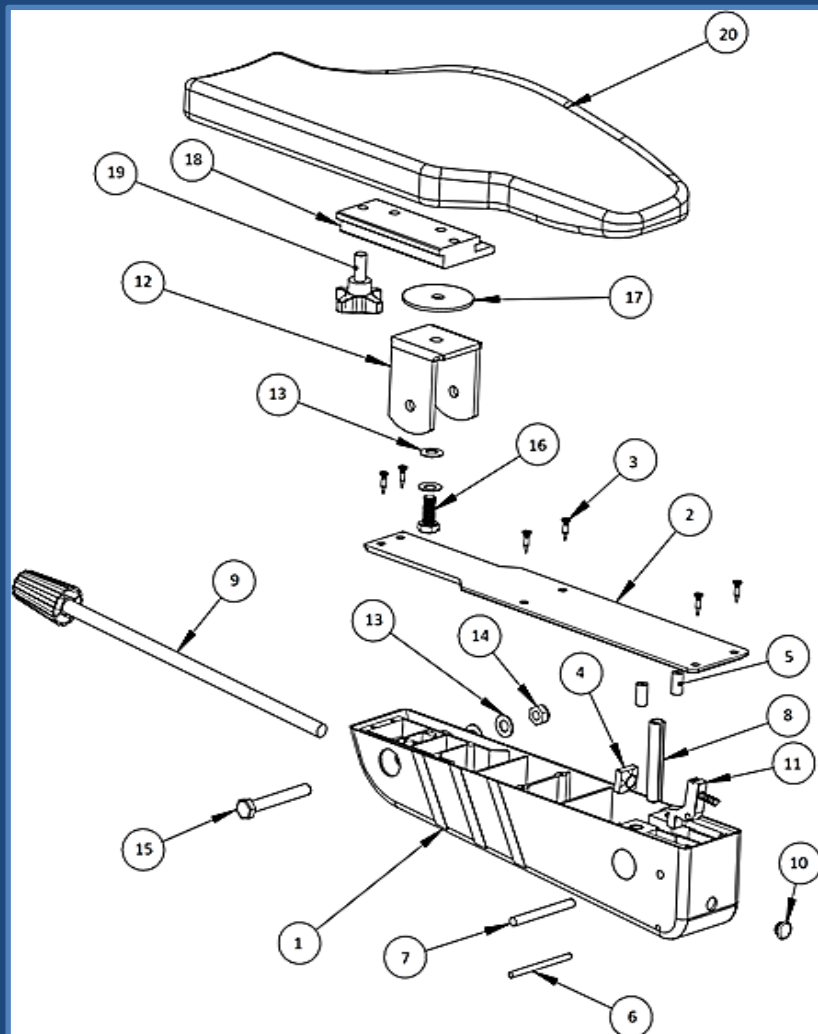

600S Ergo Flex Light

ART. NO.	DESCRIPTION	ART. NO.	DESCRIPTION
1. 81186	Arm incl. inserts	11. 81187	Catch incl. spring
2. 70206	Arm cover	12. 80090	Swinging connector
3. 970005	Spax 3x16	13. 999368	Belleville washer M8
4. 999354	Square nut M10	14. 999367	Lock nut M8
5. 970008	Set screw M8x16; plastic	15. 997909	Bolt M8x60
6. 970003	Splined pin 4x55	16. 993025	Bolt M8x20
7. 970004	Splined pin 6x55	17. 999370	Friction washer 50mm
8. 970010	Coiled spring pin 10x60	18. 80133	Rail holder
9. 80511	Adjustment screw com	19. 999376	Star hand screw
10. 970006	Plug	20. 80591	Pad E incl. rail; right
		80939	Pad E incl. rail; left