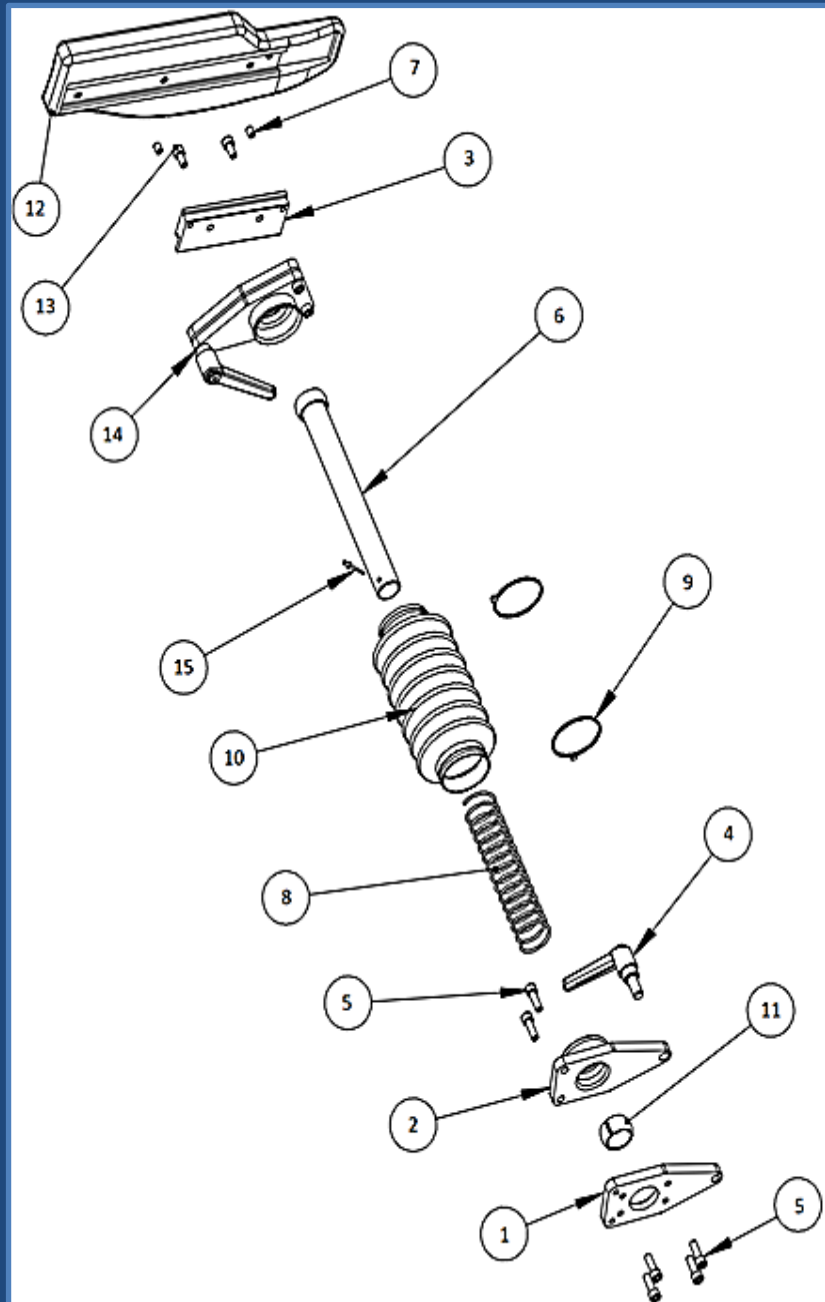

5200 Ergo Sturdy

ART. NO.	DESCRIPTION
1. 80092	Fastener threaded
2. 80094	Fastener tube section
3. 80036	Rail holder
4. 999377	Tightening handle M12
5. 995124	Allen screw M8x25
6. 80093	Tube with sphere
7. 999369	Set screw M8x10
8. 70192	Spring
9. 70248	Cable tie
10. 70382	Rubber bellow
11. 80091	Split sphere
12. 80591	Pad E incl. rail right
80939	Pad E incl. rail left
13. 999381	Allen screw M8x16
14. 80613	Fastener complete
15. 970079	Blind rivet
16. Contact	Seat adapter