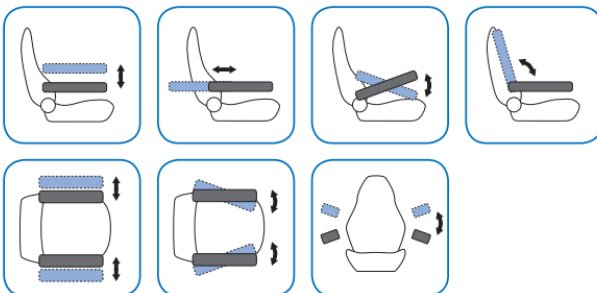

ADJUSTMENT POSSIBILITIES