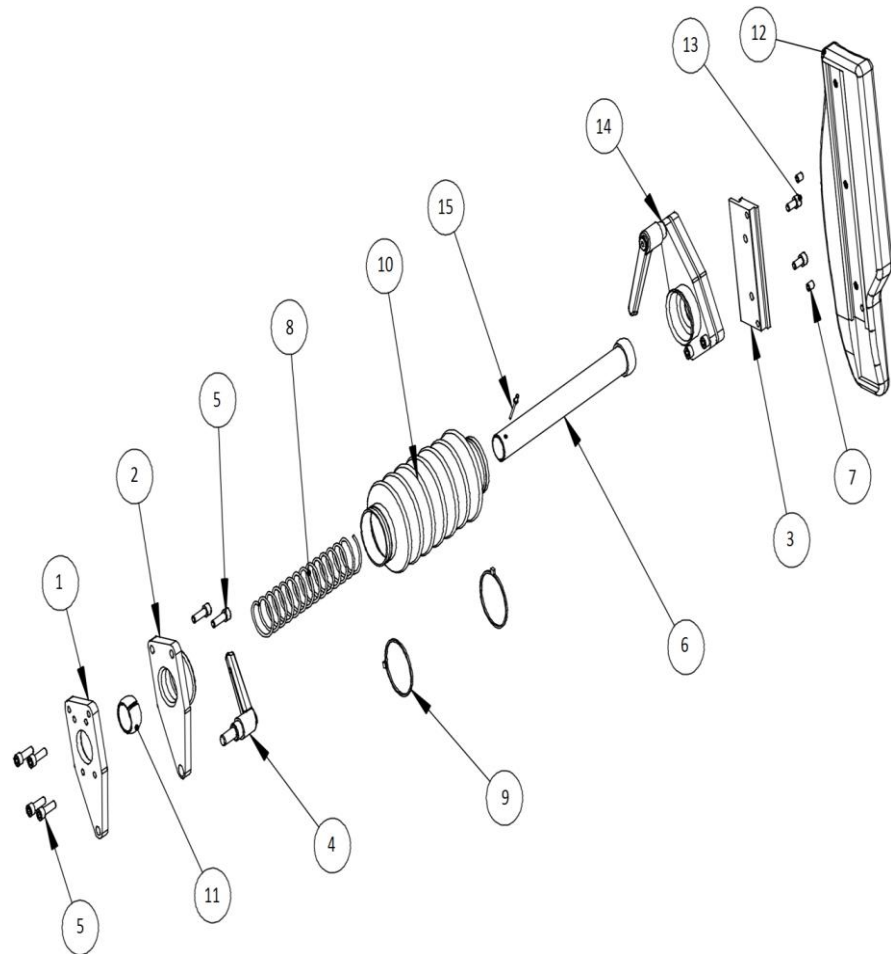

# 5200 Ergo Sturdy

ART. NO.	DESCRIPTION
1. 80092	Fastener 5200; threaded
2. 80094	Fastener 5200; tube section
3. 80036	Rail holder 5200
4. 999377	Tightening handle M12
5. 995124	Allen screw M8x25
6. 80093	Tube w.sphere 5200
7. 999369	Set screw M8x10
8. 70192	Spring 5200
9. 70248	Cable tie 5200
10. 70382	Rubber bellow 5200
11. 80091	Split sphere 5200
12. 80591	Pad E incl. rail right
80939	Pad E incl. rail left
13. 999381	Allen screw M8x16
14. 80613	Fastener 5200 complete
15. 970079	Blind rivet
16. Contact	Seat adapter