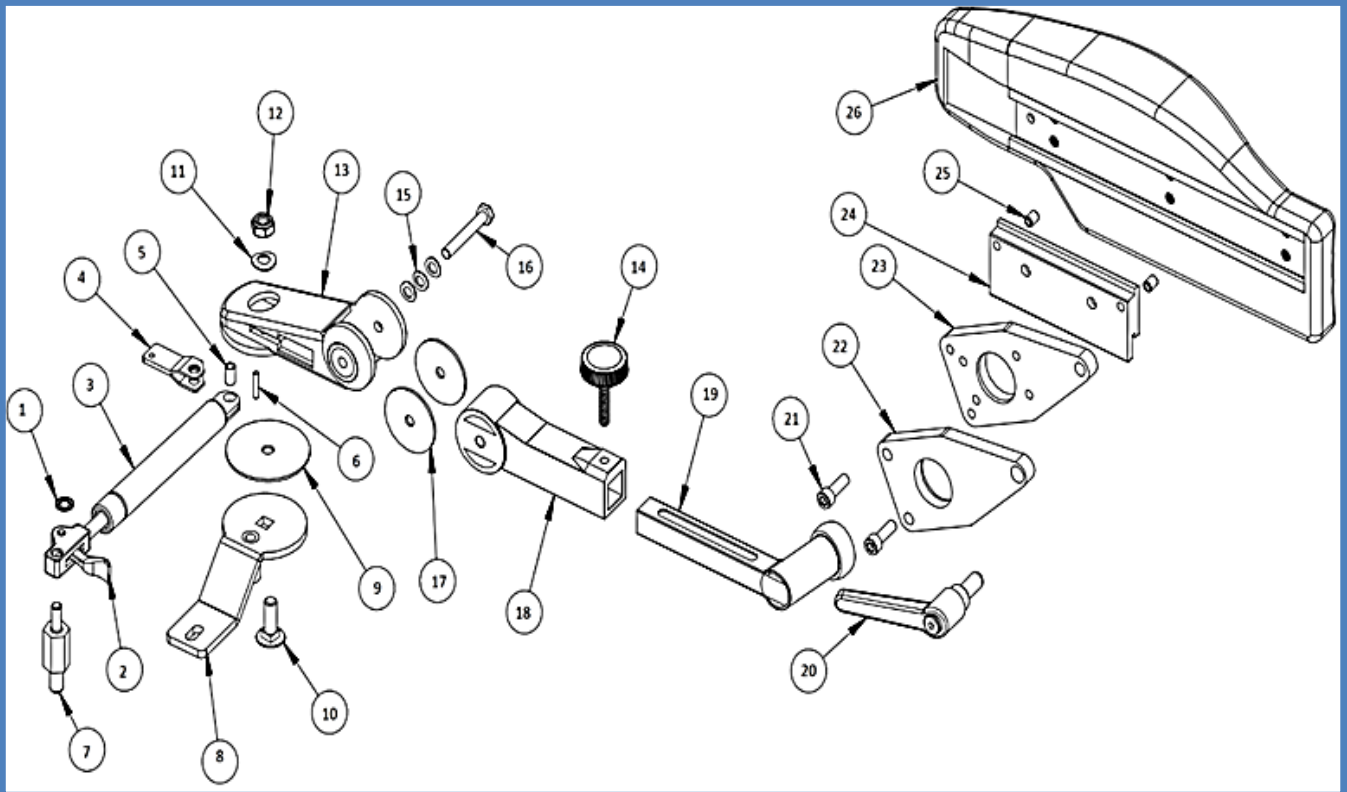

2000 Ergo Stabil

ART. NO.	DESCRIPTION	ART. NO.	DESCRIPTION
1. 970016	Starlock washer 8mm	14. 70299	Hand screw M8x35
2. 80251	Lower gas spring fastener M10	15. 970009	One wave washer M8
3. 970032	Gas spring	16. 997909	Bolt M8x60
4. 70194	Upper gas spring fastener	17. 999370	Friction washer 50mm
5. 70196	Stainless steel rivet	18. 80022	Front arm; long
6. 70097	Pin 4x20	19. 81271	Extension stable; right
7. Contact	Lower seat adapter	81272	Extension stable; left
8. Contact	Upper seat adapter	20. 999377	Zink knob M12
9. 70354	Friction washer 70mm	21. 990516	Allen screw M8x25
10. 970033	Carriage bolt M10x30	22. 80049	Clamp
11. 999379	One wave washer M10	23. 80092	Threaded clamp
12. 999380	Lock nut M10	24. 80036	Slide rail
13. 80023	Back arm right	25. 999369	Stop screw M8x10
80024	Back arm left	26. 80591	Pad E incl. rail right
		80939	Pad E incl. rail left