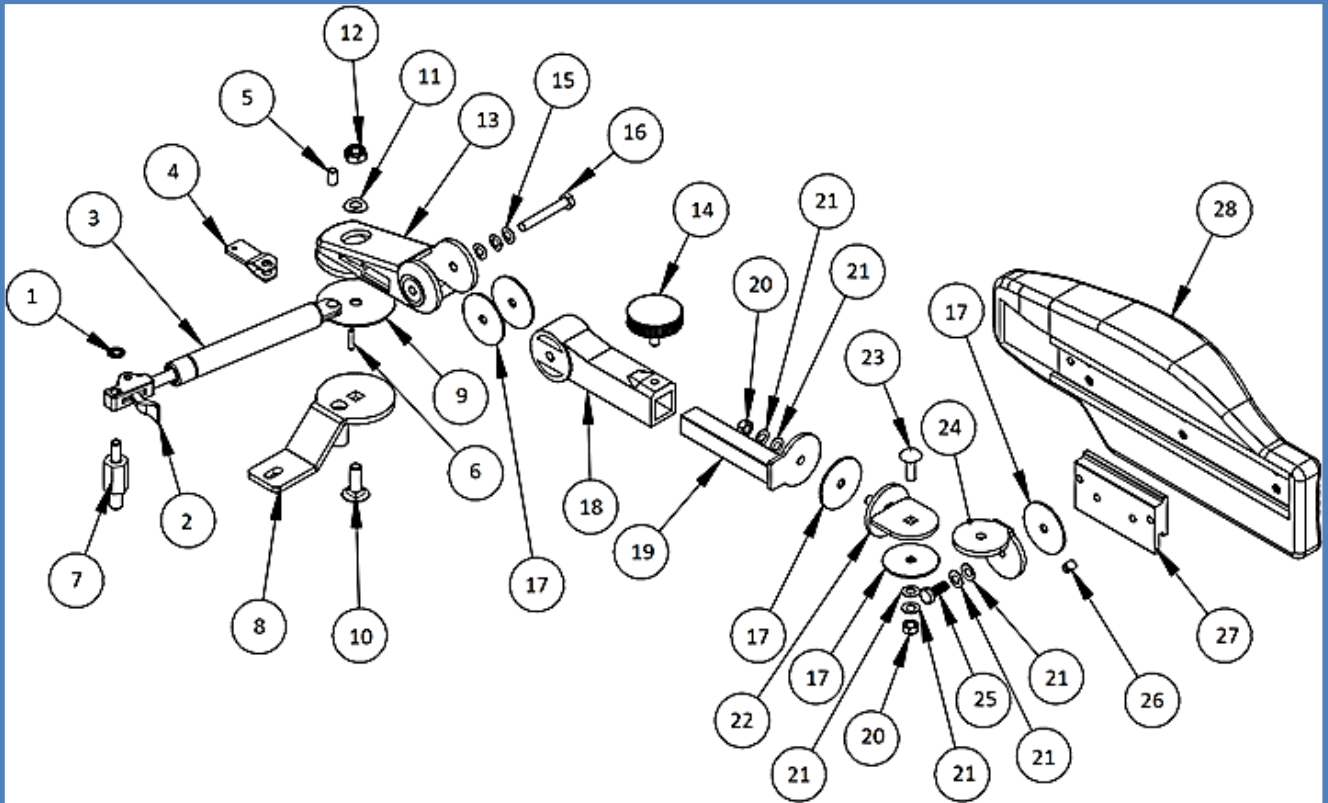

2000S Ergo Flex

ART. NO.	DESCRIPTION		
1. 970016	Starlock washer 8mm	15. 970009	One wave washer M8
2. 80251	Lower gas spring fastener	16. 997909	Bolt M8x60
3. 970032	Gas spring	17. 999370	Friction washer 50mm
4. 70194	Upper gas spring fastener	18. 80022	Front arm; long
5. 70196	Stainless steel rivet	19. 80083	Extension 110 mm
6. 70097	Pin 4x20	20. 999367	Lock nut M8
7. Contact	Lower seat adapter	21. 999368	Belleville washer M8
8. Contact	Upper seat adapter	22. 80688	Steel T
9. 70354	Friction washer 70mm	23. 993104	Carriage bolt M8x25
10. 970033	Carriage bolt M10x30	24. 80073	L-shaped plate
11. 999379	One wave washer M10	25. 993025	Bolt M8x20
12. 999380	Lock nut M10	26. 999369	Set screw M8x10
13. 80023	Back arm right	27. 80133	Rail holder
80024	Back arm left	28. 80591	Pad E incl. rail right
14. 970030	Hand screw M8x15	80939	Pad E incl. rail left