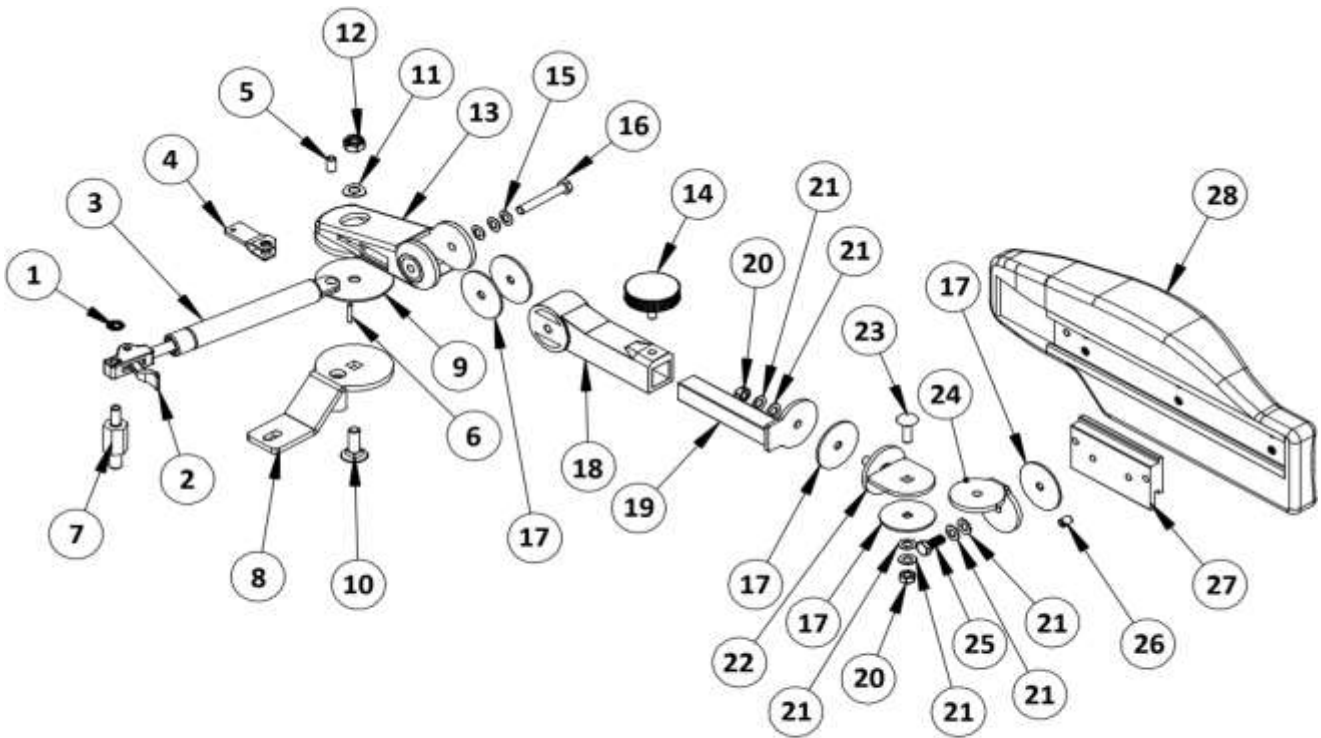

2000S Ergo Flex

ART. NO. DESCRIPTION

1. 970016	Starlock washer 8mm	15. 970009	One wave washer M8
2. 80251	Lower gas spring fastener M10	16. 997909	Bolt M8x60
3. 970032	Gas spring	17. 999370	Friction washer 50mm
4. 70194	Upper gas spring fastener	18. 80022	Front arm; long
5. 70196	Stainless steel rivet	19. 80083	Extension 110 mm
6. 70097	Pin 4x20	20. 999367	Lock nut M8
7. Contact	Lower seat adapter	21. 999368	Belleville washer M8
8. Contact	Upper seat adapter	22. 80688	Steel T
9. 70354	Friction washer 70mm	23. 993104	Carriage bolt M8x25
10. 970033	Carriage bolt M10x30	24. 80073	L-shaped plate
11. 999379	One wave washer M10	25. 993025	Bolt M8x20
12. 999380	Lock nut M10	26. 999369	Set screw M8x10
13. 80023	Back arm right	27. 80133	Rail holder
80024	Back arm left	28. 80591	Pad E incl. rail right
14. 970030	Hand screw M8x15	80939	Pad E incl. rail left