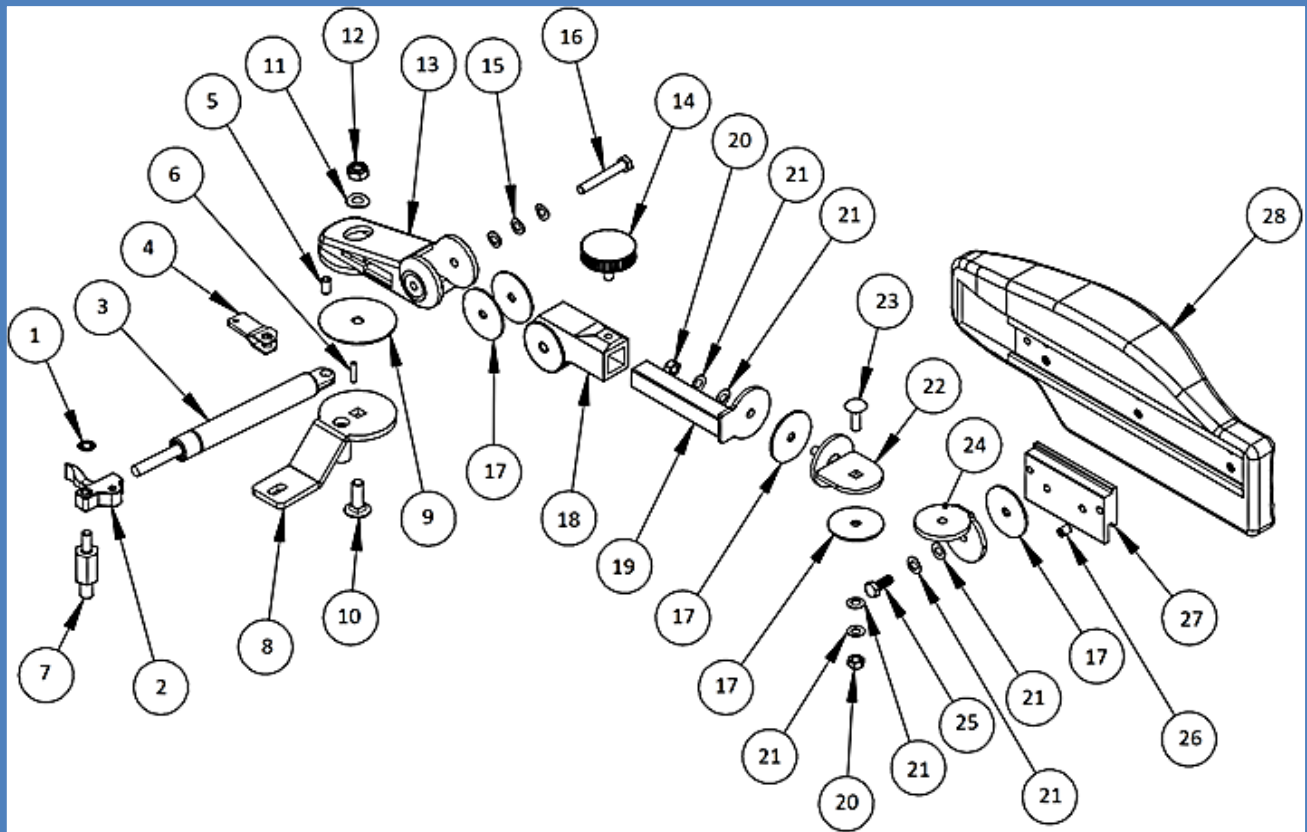

## 2000ES Ergo Flex

ART. NO.	DESCRIPTION	ART. NO.	DESCRIPTION
1. 970016	Starlock washer 8mm	15. 970009	One Wave washer M8
2. 80251	Lower gas spring fastener M10	16. 997909	Bolt M8x60
3. 970032	Gas spring	17. 999370	Friction washer 50mm
4. 70194	Upper gas spring fastener	18. 80026	Front arm Short
5. 70196	Stainless steel rivet	19. 80083	Extension 110mm
6. 70097	Pin 4x20	20. 999367	Lock nut M8
7. Contact	Lower seat adapter	21. 999368	Belleville washer M8
8. Contact	Upper seat adapter	22. 80688	Steel T
9. 70354	Friction washer 70mm	23. 993104	Carriage bolt M8x25
10. 970033	Carriage bolt M10x30	24. 80073	L-shaped plate
11. 999379	One wave washer M10	25. 993025	Bolt M8x20
12. 999380	Lock nut M10	26. 993669	Set screw M8x10
13. 80023	Back arm right	27. 80133	Rail holder
80024	Back arm left	28. 80591	Pad E incl. rail right
14. 970030	Hand screw M8x15	80939	Pad E incl. rail left