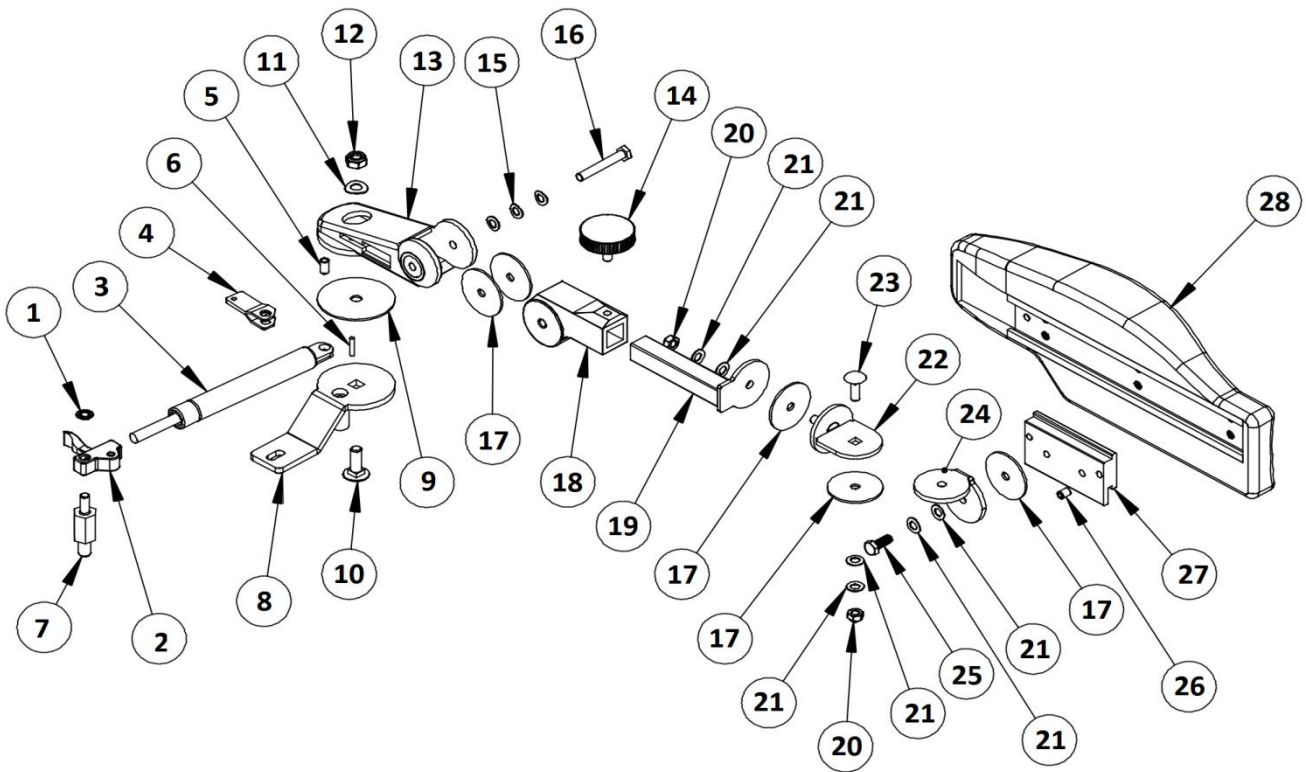

2000ES Ergo Flex

ART. NO.	DESCRIPTION	ART. NO.	DESCRIPTION
1. 970016	Starlock washer 8mm	15. 970009	One Wave washer M8
2. 80251	Lower gas spring fastener	16. 997909	Bolt M8x60
3. 970032	Gas spring	17. 999370	Friction washer 50mm
4. 70194	Upper gas spring fastener	18. 80026	Front arm Short
5. 70196	Stainless steel rivet	19. 80083	Extension 110mm
6. 70097	Pin 4x20	20. 999367	Lock nut M8
7. Contact	Lower seat adapter	21. 999368	Belleville washer M8
8. Contact	Upper seat adapter	22. 80688	Steel T
9. 70354	Friction washer 70mm	23. 993104	Carriage bolt M8x25
10. 970033	Carriage bolt M10x30	24. 80073	L-shaped plate
11. 999379	One wave washer M10	25. 993025	Bolt M8x20
12. 999380	Lock nut M10	26. 993669	Set screw M8x10
13. 80023	Back arm right	27. 80133	Rail holder
80024	Back arm left	28. 80591	Pad E incl. rail right
14. 970030	Hand screw M8x15	80939	Pad E incl. rail left