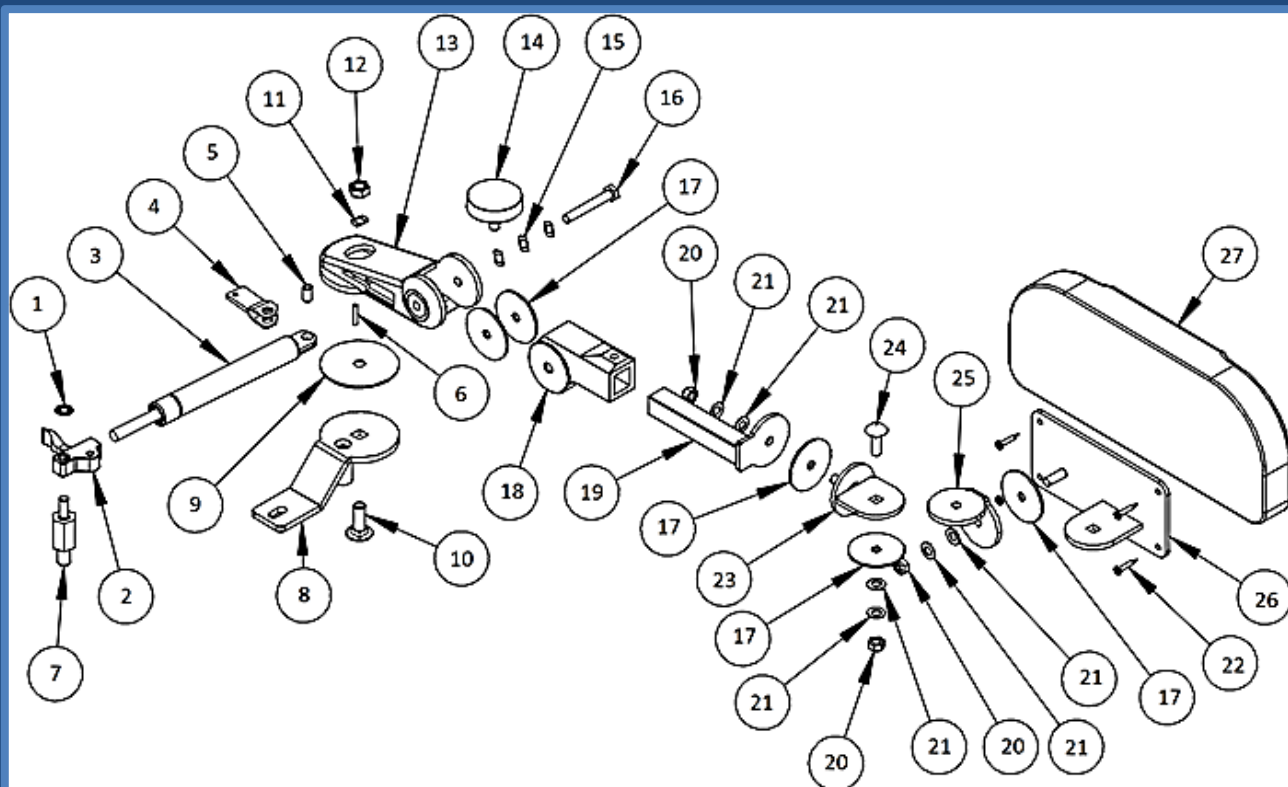

## 2000E Ergo Flex

ART. NO.	DESCRIPTION	ART. NO.	DESCRIPTION
1. 970016	Starlock washer 8mm	14. 970030	Hand screw
2. 80251	Lower gas spring fastener	15. 970009	One wave washer M8
3. 970032	Gas spring	16. 997909	Bolt M8x60
4. 70194	Upper gas spring fastener	17. 999370	Friction washer 50mm
5. 70196	Stainless steel rivet	18. 80026	Front arm short
6. 70097	Pin 4x20	19. 80083	Extension 110mm
7. Contact	Lower seat adapter	20. 999367	Lock nut M8
8. Contact	Upper seat adapter	21. 999368	Belleville washer M8
9. 70354	Friction washer 70mm	22. 999527	Spax 4x25
10. 970033	Carriage bolt M10x30	23. 80688	Steel T
11. 999379	One wave washer M10	24. 993104	Carriage bolt M8x25
12. 999380	Lock nut M10	25. 80073	L- shaped plate
13. 80023	Back arm right	26. 80832	Mounting plate 2000E right
80024	Back arm left	80832	Mounting plate 2000E left
		27: 70002	Pad D