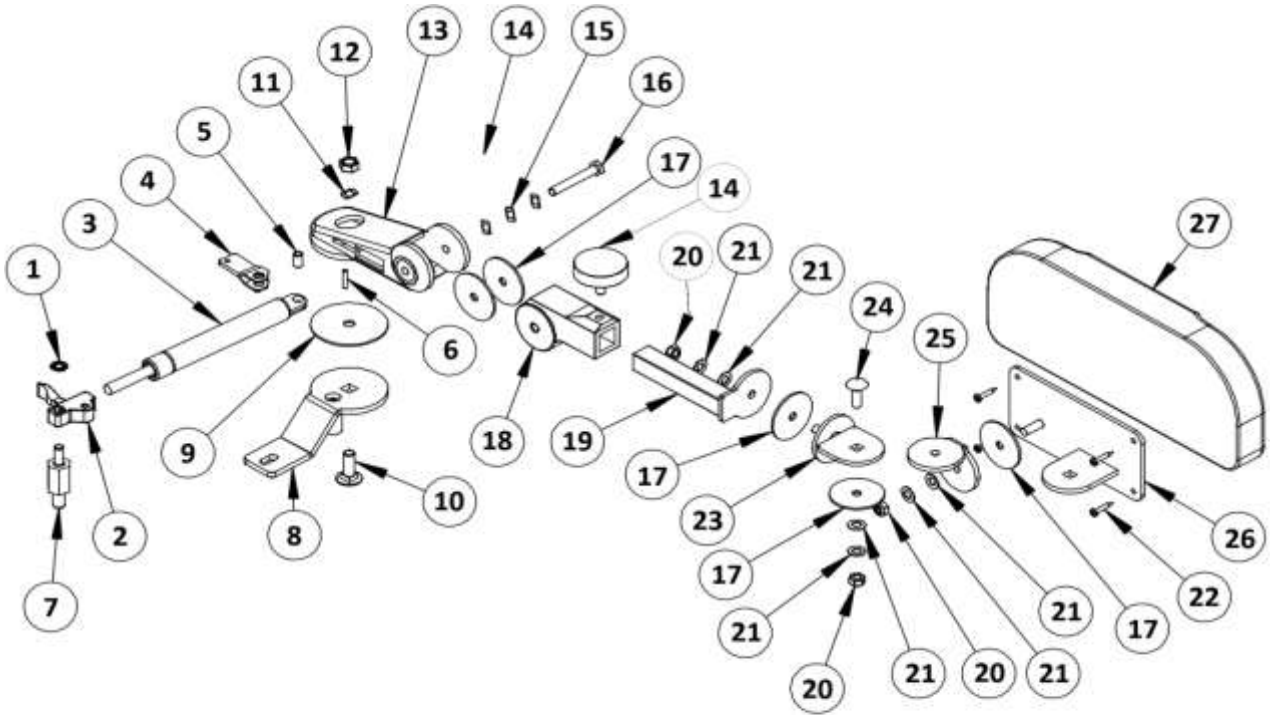

# 2000E Ergo Flex

ART. NO.	DESCRIPTION	ART. NO.	DESCRIPTION
1. 970016	Starlock washer 8mm	14. 970030	Hand screw
2. 80251	Lower gas spring fastener	15. 970009	One wave washer M8
3. 970032	Gas spring	16. 997909	Bolt M8x60
4. 70194	Upper gas spring fastener	17. 999370	Friction washer 50mm
5. 70196	Stainless steel rivet	18. 80026	Front arm short
6. 70097	Pin 4x20	19. 80083	Extension 110mm
7. Contact	Lower seat adapter	20. 999367	Lock nut M8
8. Contact	Upper seat adapter	21. 999368	Belleville washer M8
9. 70354	Friction washer 70mm	22. 999527	Spax 4x25
10. 970033	Carriage bolt M10x30	23. 80688	Steel T
11. 999379	One wave washer M10	24. 993104	Carriage bolt M8x25
12. 999380	Lock nut M10	25. 80073	L-shaped plate
13. 80023	Back arm right	26. 80832	Mounting plate 2000E right
80024	Back arm left	80832	Mounting plate 2000E left
		27: 70002	Pad D