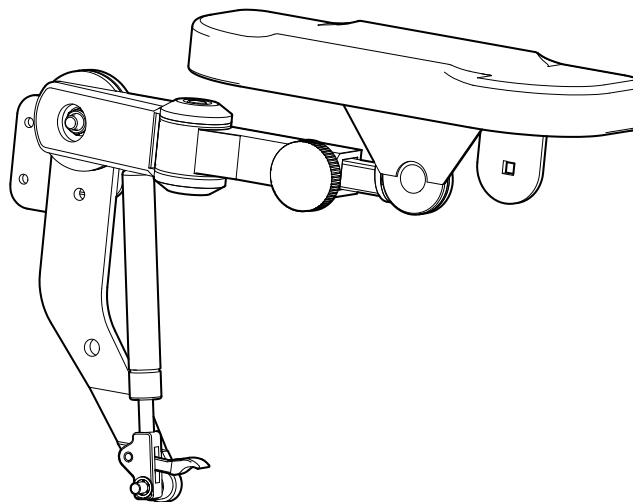

2000 Ergo flex

2000 Ergo flex

- **Optimal flexibility**
- **Seamless adjustability**

In many vehicles it's important to have an armrest with the best possible flexibility. This friction armrest has seamless adjustability in all directions, to fit every driver in every situation. 2000 Ergo Flex is a popular choice for forest- and woodland equipment, and has several extra accessories.

Technical Specifications:

Weight without seat adapter: 2,9kg
Max. weight for a joystick: 4,0kg

ADJUSTMENT POSSIBILITIES

PAD OPTIONS