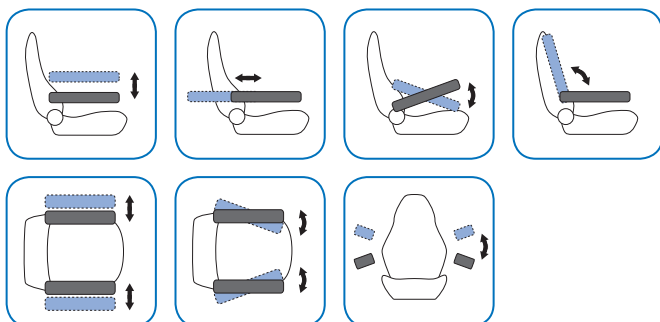

2000 Ergo flex

2000 Ergo flex

- **Optimal flexibility**
- **Seamless adjustability**

In many vehicles it's important to have an armrest with the best possible flexibility. This friction armrest has seamless adjustability in all directions, to fit every driver in every situation. 2000 Ergo Flex is a popular choice for forest- and woodland equipment, and has several extra accessories.

Technical Specifications:

Weight without seat adapter: 2,9kg
Max. weight for a joystick: 4,0kg

ADJUSTMENT POSSIBILITIES

PAD OPTIONS